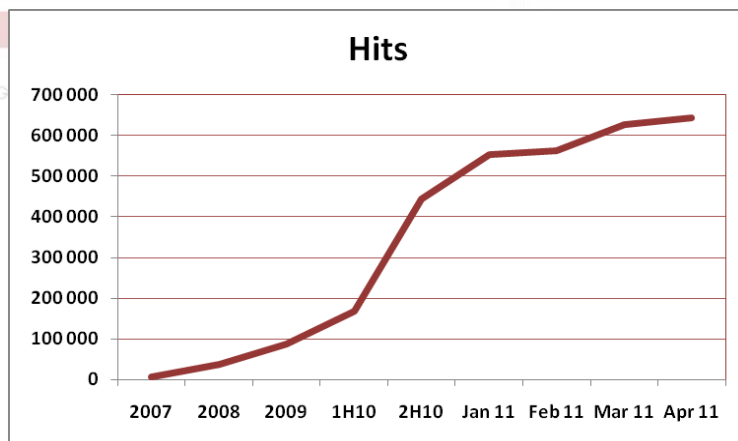

Web-site statistics

Website is visited daily by more than **8 000**, monthly – more than **200 000** people from as many as **219** countries all over the world, generating almost **2,000,000** page hits per month.

25.5% shares in S7 airline auctioned at min. \$67m

Rosimuschestvo is to auction 25.5% shares in Sibir...

French technologies transfer center to be moved to Tomsk SEZ

Hits per month (average for 1Q 2011)

Rus version..... **317 583 / 59,3%**
 Eng version..... **217 908 / 40,7%**
TOTAL..... 535 491 / 100%